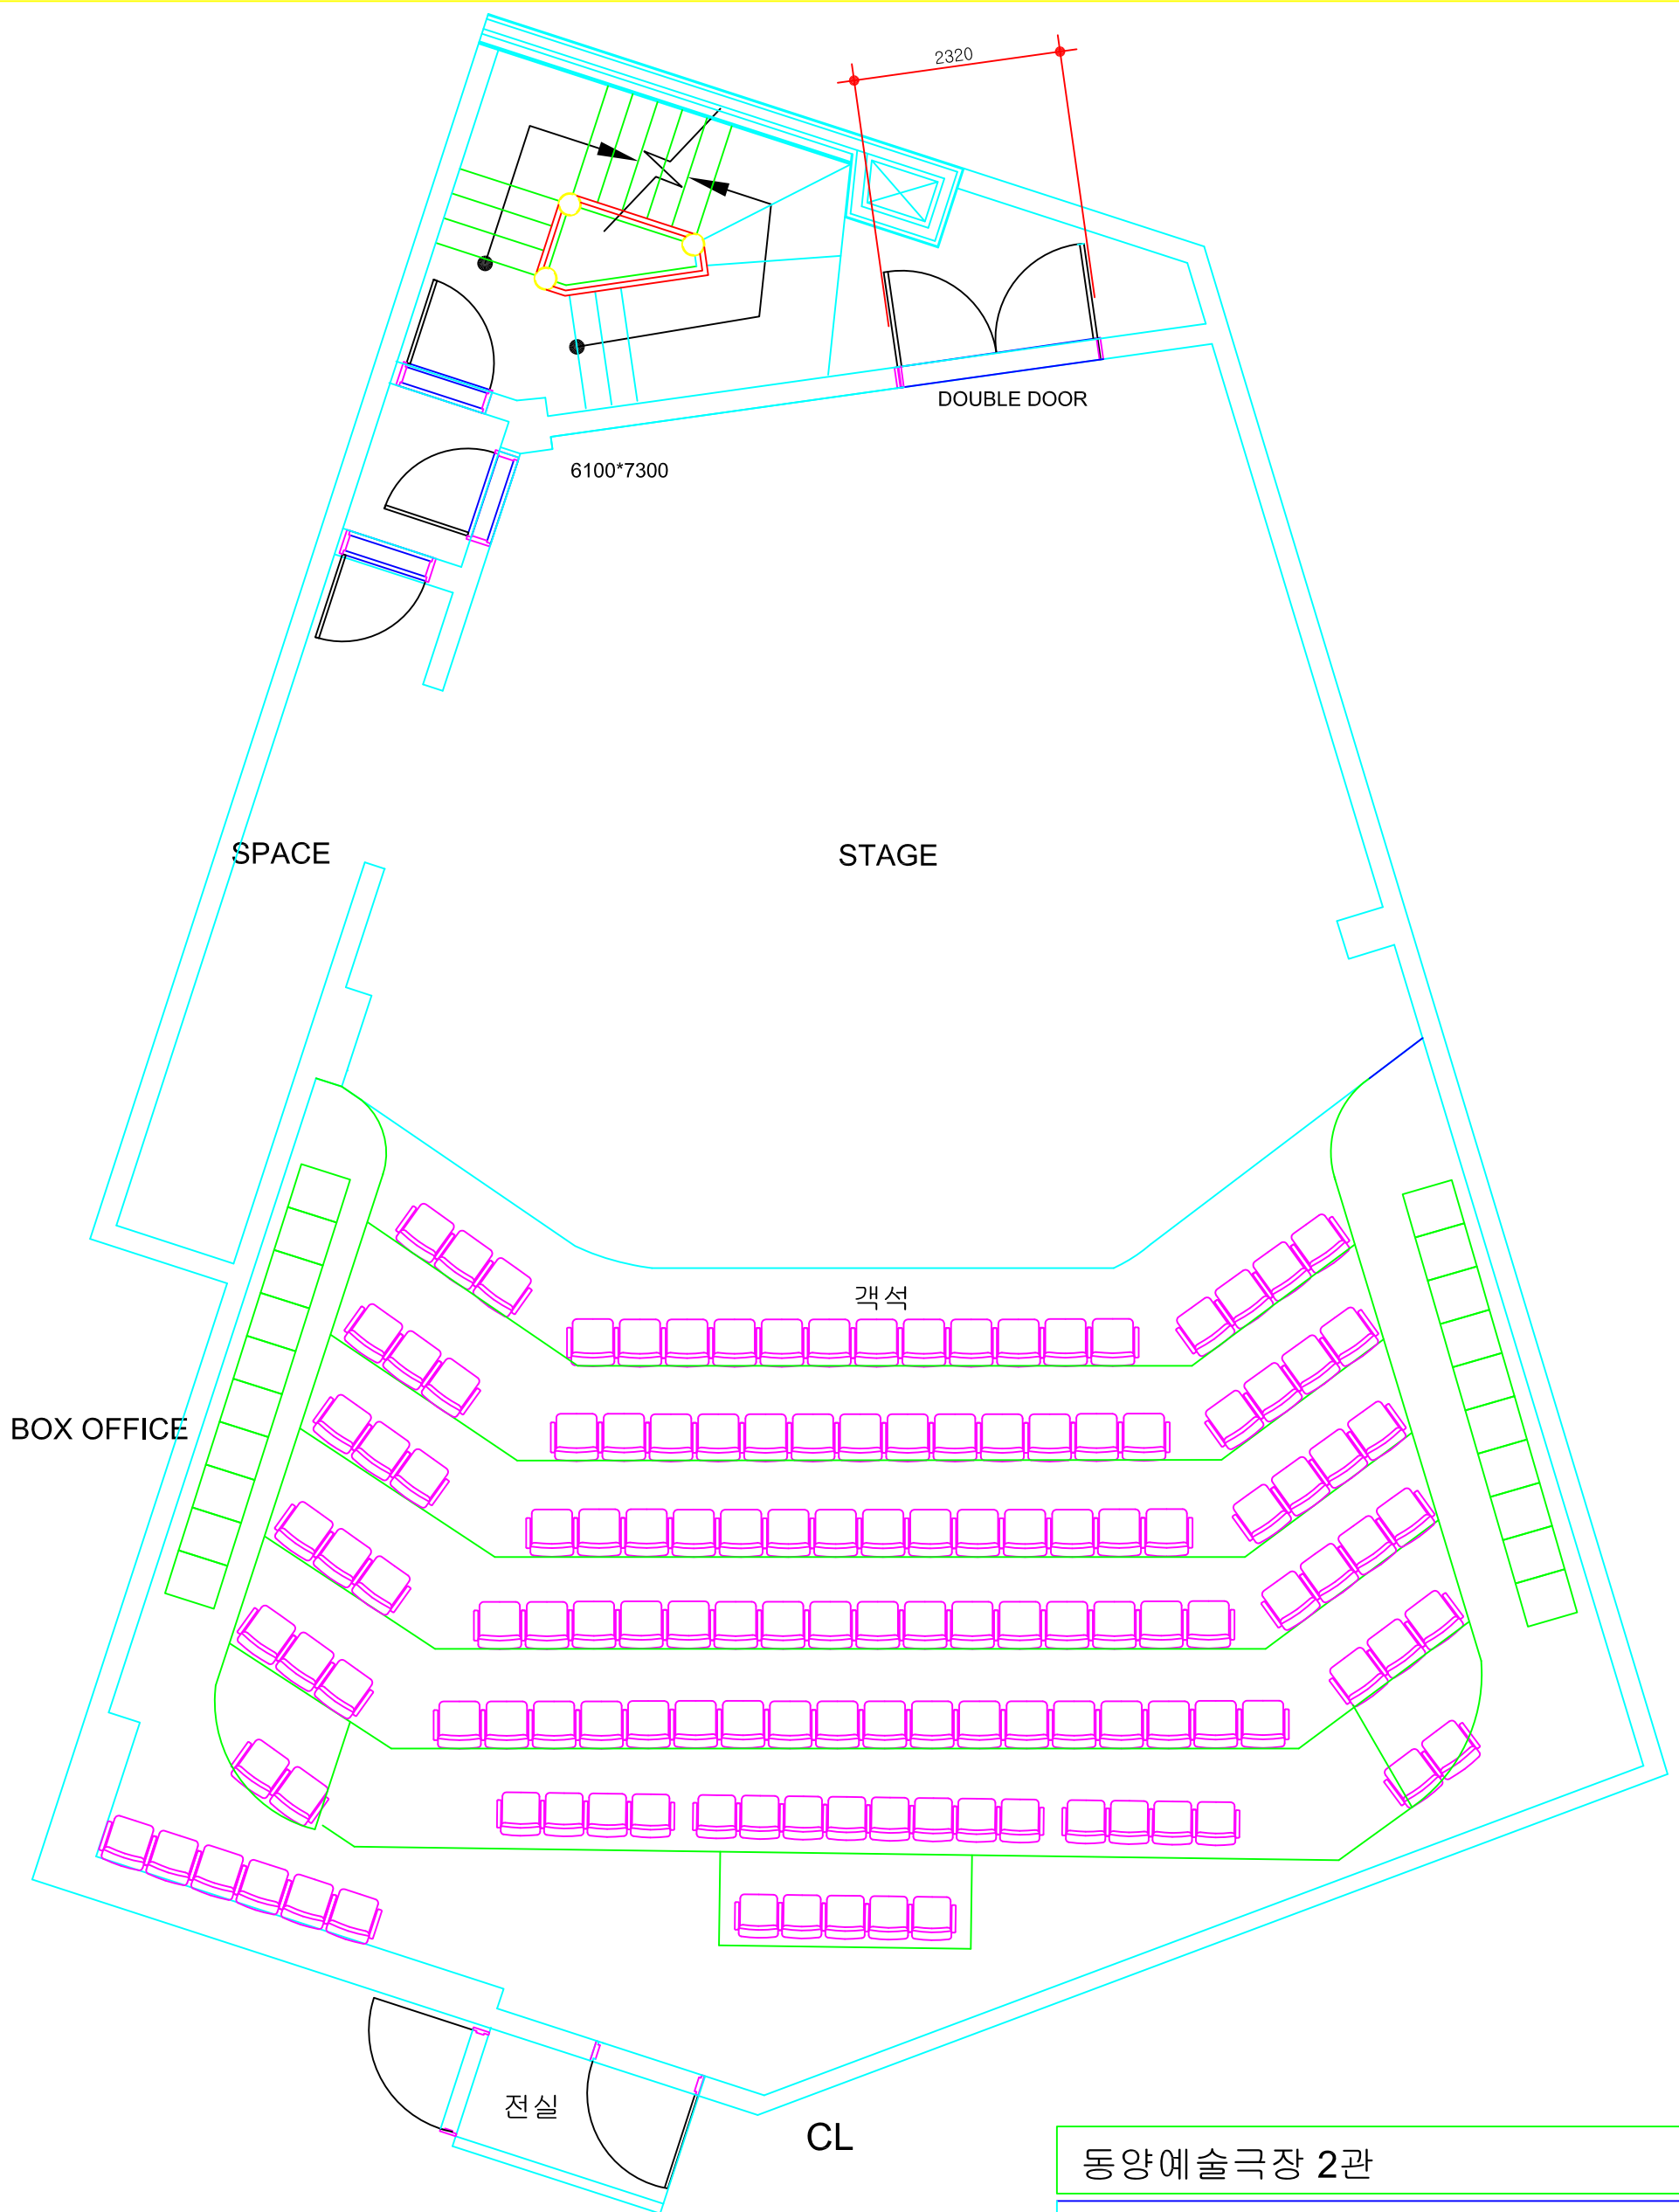

동양예술극장 2관

2관 조명회로도	
Title	
Directed By	
Designed By	
Date	
Scale	1/60 (A3) , 1/100 (A4)

동양예술극장 2관

2관 우측면도

Title	
Directed By	
Designed By	
Date	
Scale	1/60 (A3) , 1/100 (A4)

동양예술극장 2관	
4층 2관 객석2층 평면도	
Title	
Directed By	
Designed By	
Date	
Scale	1/60 (A3), 1/100 (A4)

동양예술극장 2관

3층 2관 객석 1층 평면도

Title	
Directed By	
Designed By	
Date	
Scale	1/60 (A3), 1/100 (A4)