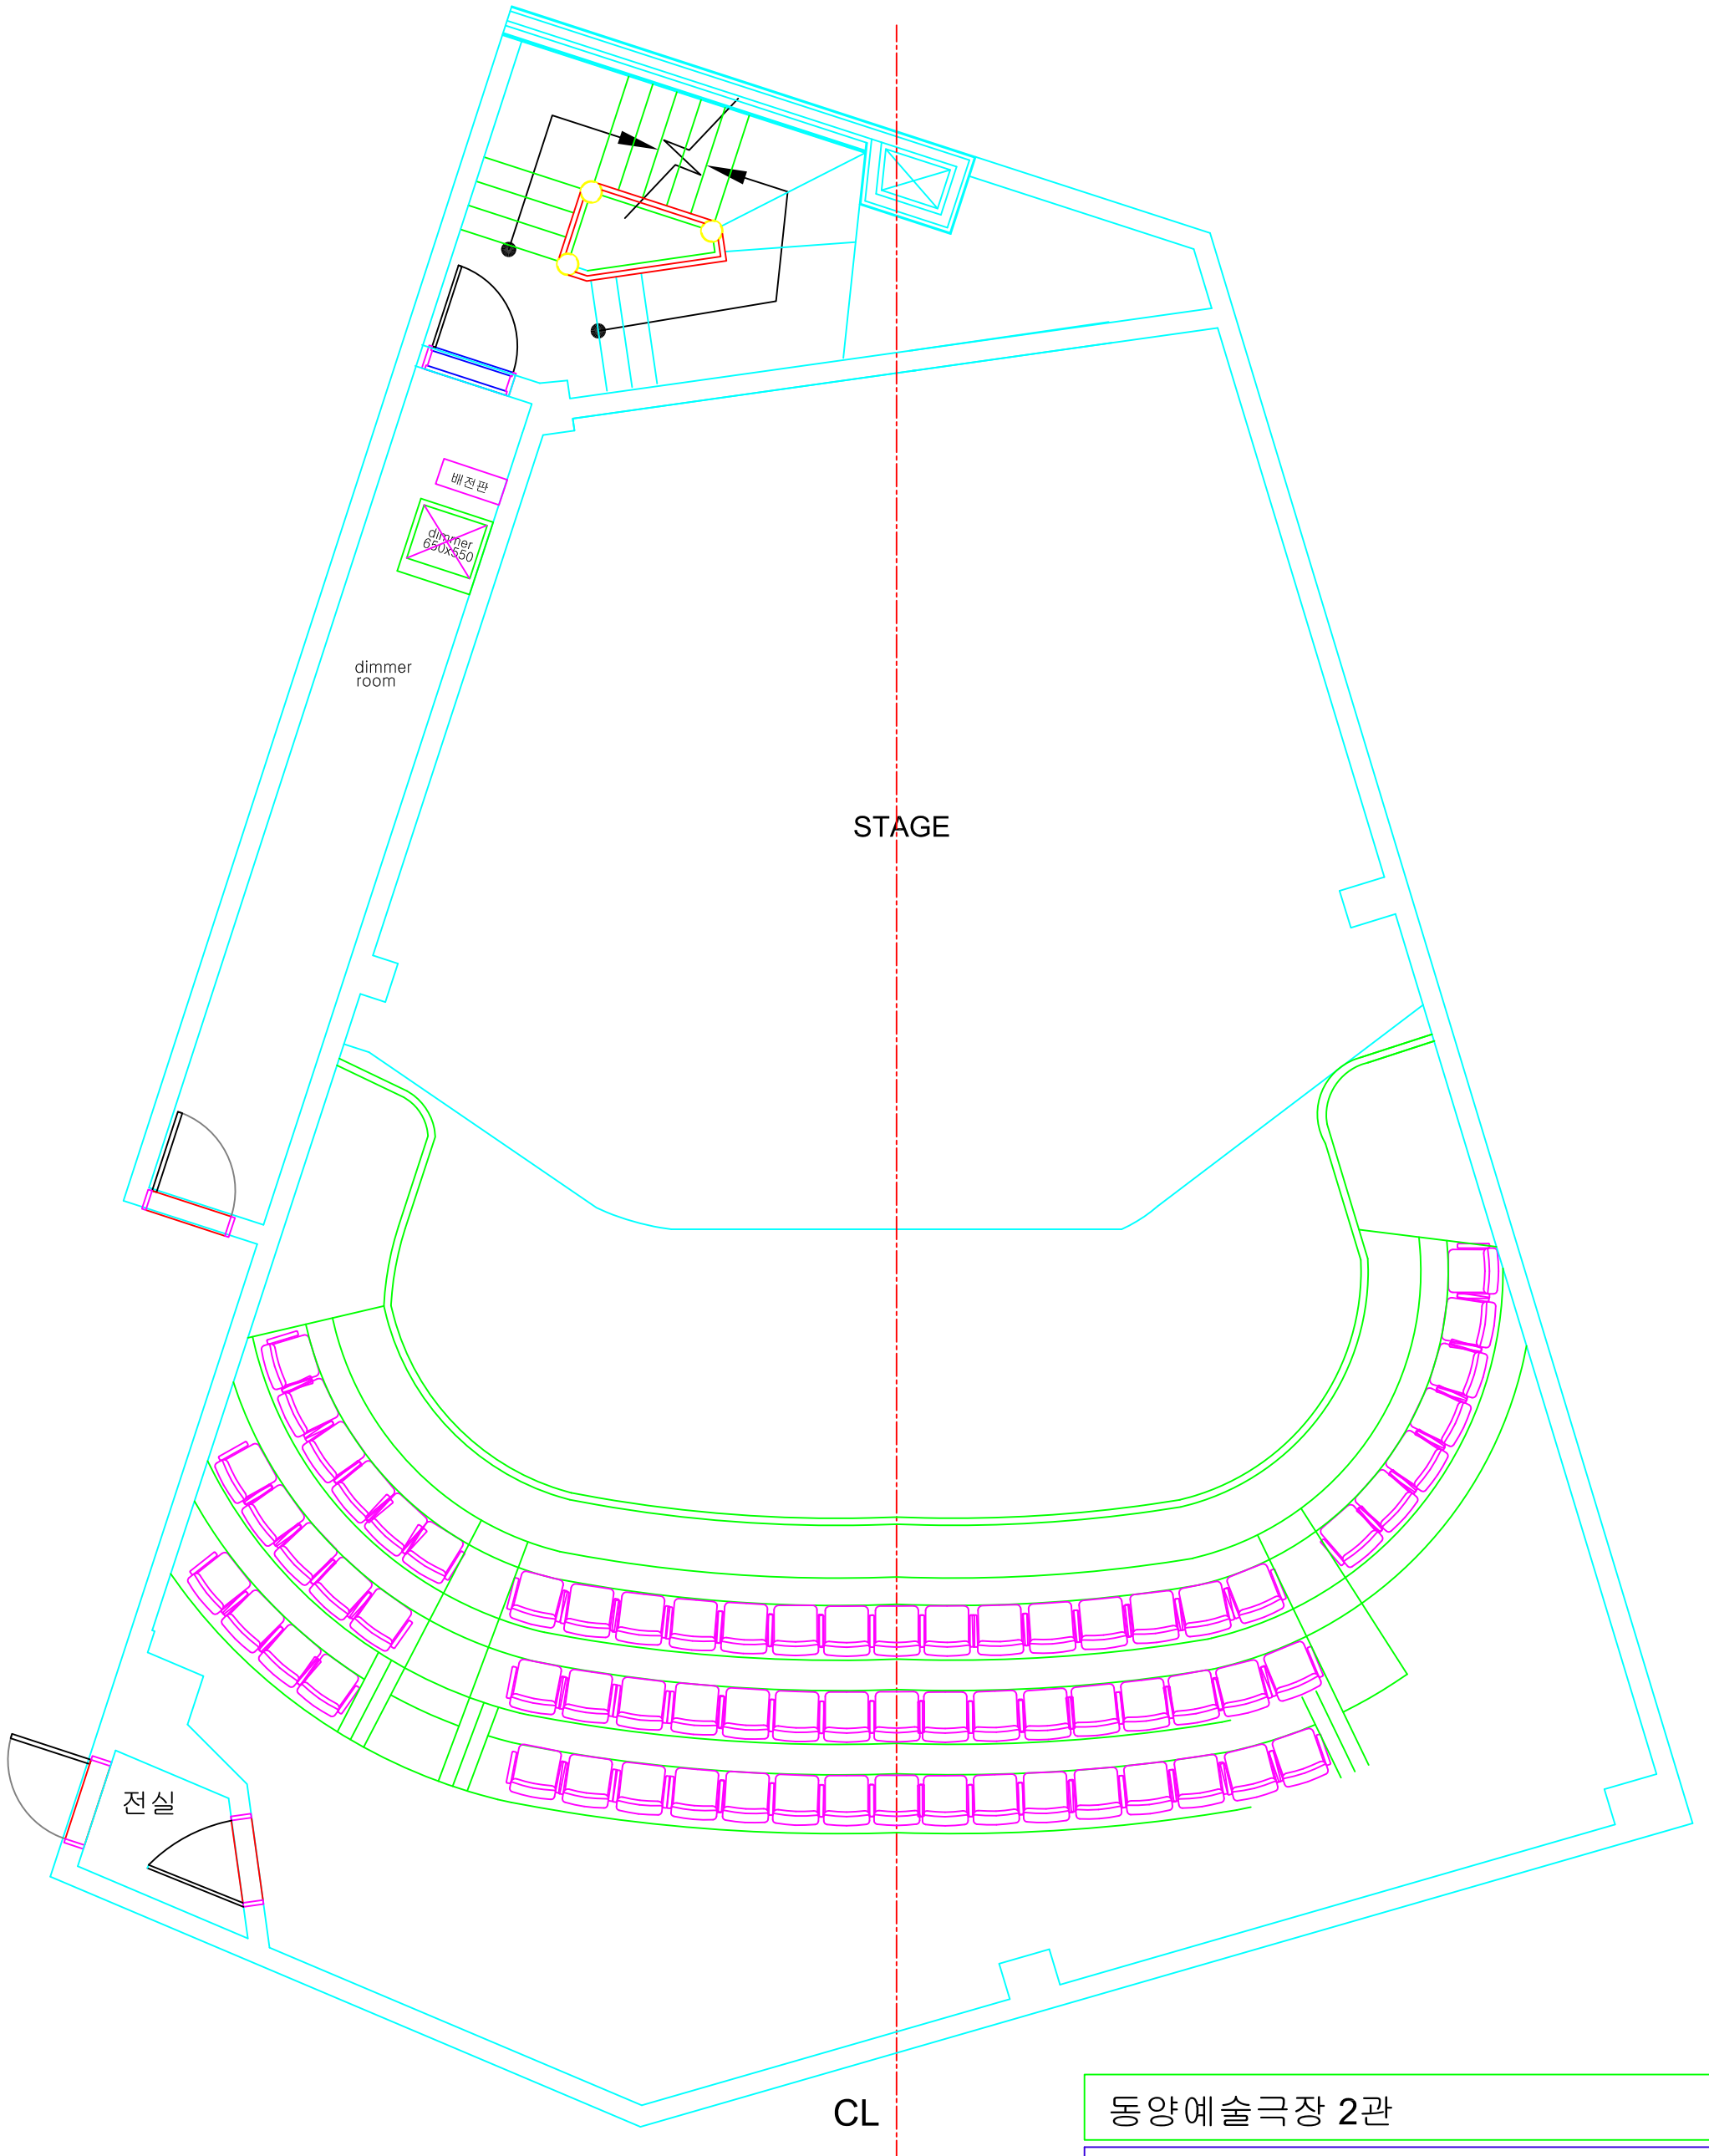

동양예술극장 2관

2관 조명회로도	
Title	
Directed By	
Designed By	
Date	
Scale	1/60 (A3) , 1/100 (A4)

동양예술극장 2관

2관 우측면도

Title	
Directed By	
Designed By	
Date	
Scale	1/60 (A3) , 1/100 (A4)

동양예술극장 2관	
4층 2관 객석2층 평면도	
Title	
Directed By	
Designed By	
Date	
Scale	1/60 (A3), 1/100 (A4)

동양예술극장 2관

3층 2관 객석 1층 평면도

Title	
Directed By	
Designed By	
Date	
Scale	1/60 (A3), 1/100 (A4)