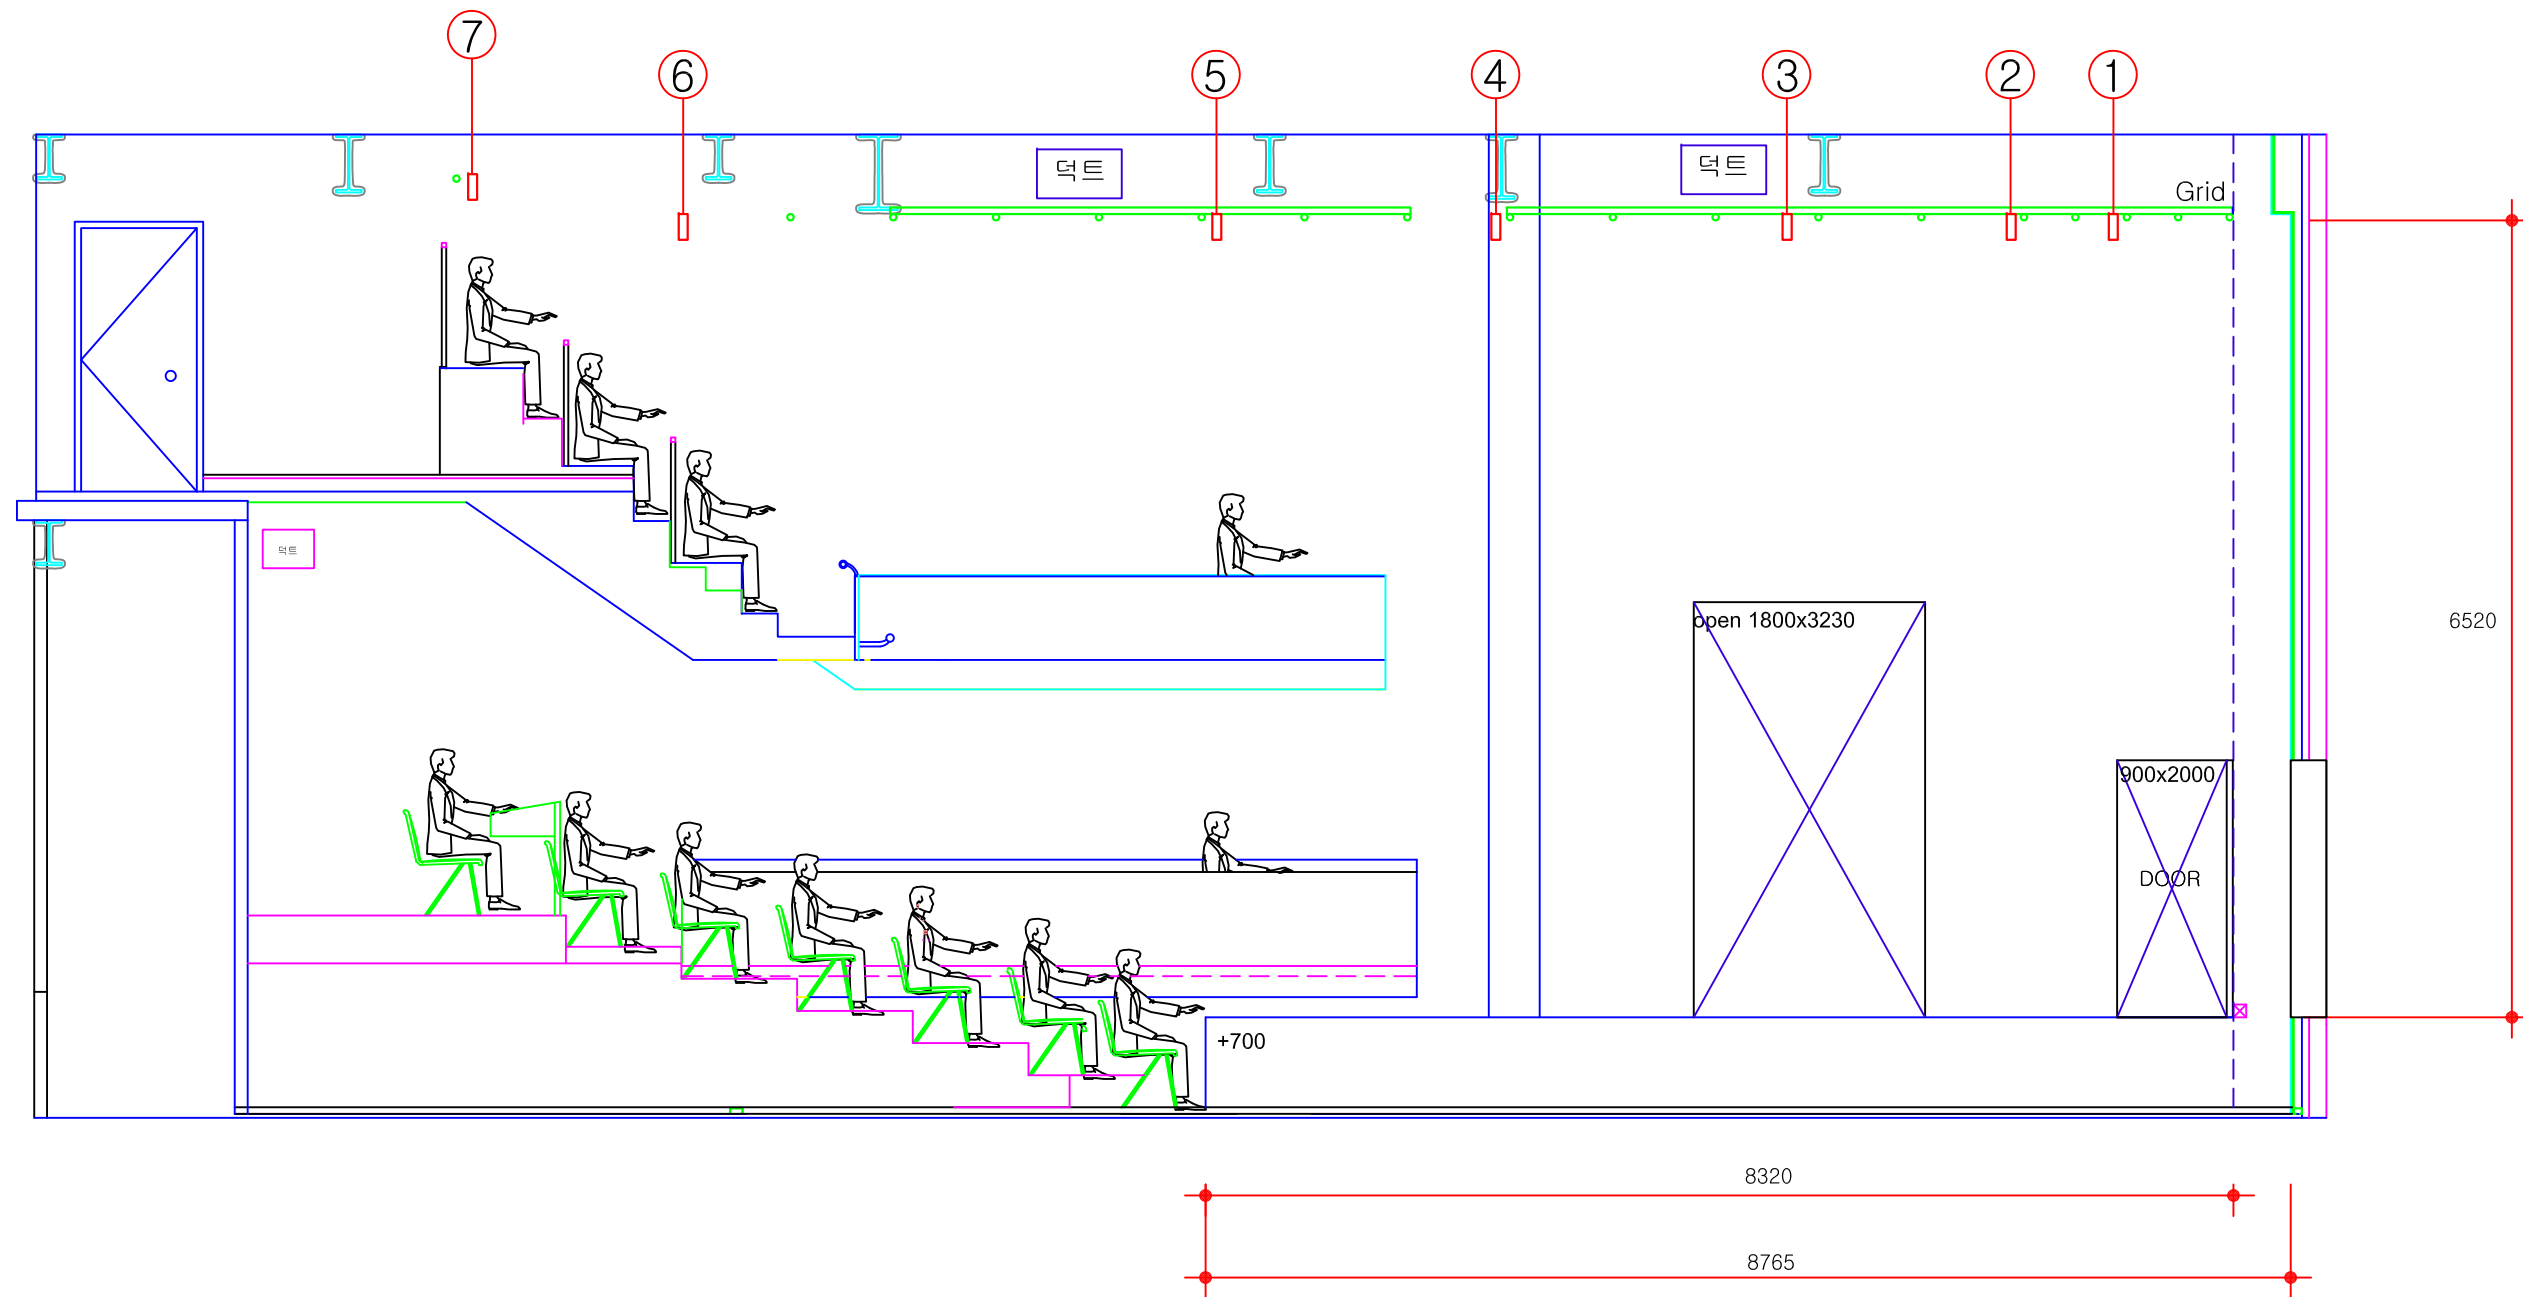

동양예술극장 2관

2관 조명회로도	
Title	
Directed By	
Designed By	
Date	
Scale	1/60 (A3) , 1/100 (A4)

동양예술극장 2관

2관 우측면도

Title	
Directed By	
Designed By	
Date	
Scale	1/60 (A3) , 1/100 (A4)

동양예술극장 2관	
4층 2관 객석2층 평면도	
Title	
Directed By	
Designed By	
Date	
Scale	1/60 (A3), 1/100 (A4)

동양예술극장 2관

3층 2관 객석 1층 평면도

Title	
Directed By	
Designed By	
Date	
Scale	1/60 (A3), 1/100 (A4)